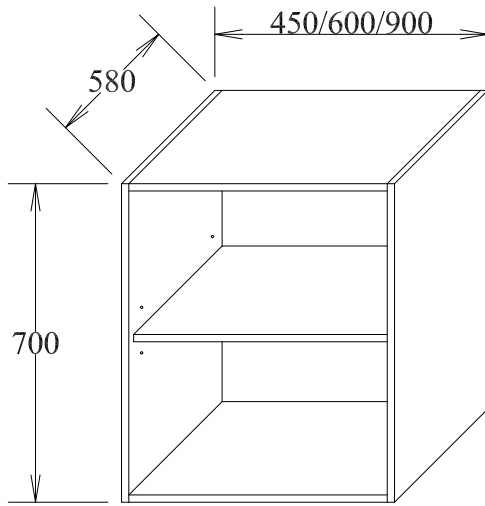

Bedroom Units

Assembled and ready to install carcassing

Tall top unit for
2700 ceiling height

Tall top unit for
2400 ceiling height

Std. 4 shelf unit

Std. hanging and 1 shelf unit