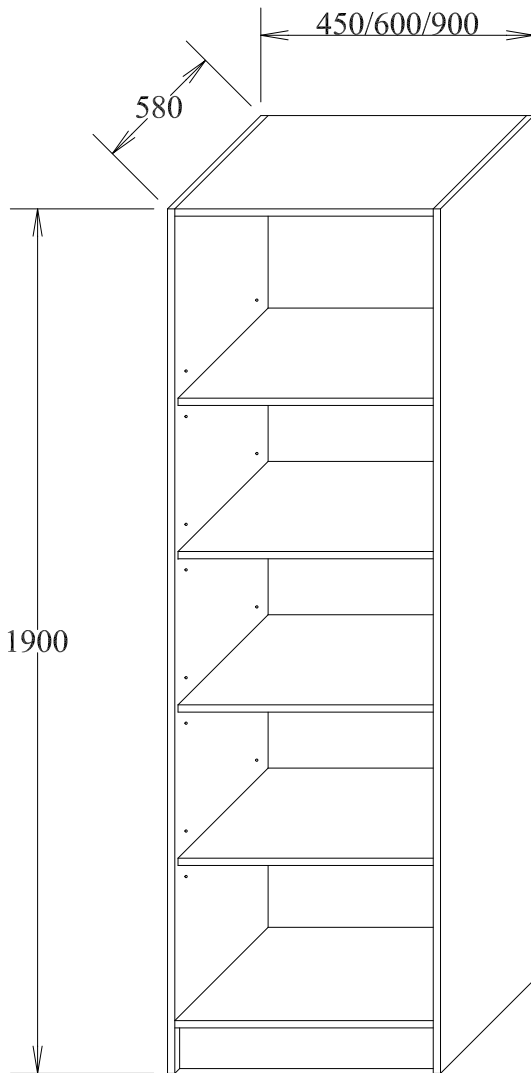

Bedroom Units

Assembled and ready to install carcassing

Tall top unit for
2700 ceiling height

Tall top unit for
2400 ceiling height

Std. 4 shelf unit

Std. hanging and 1 shelf unit