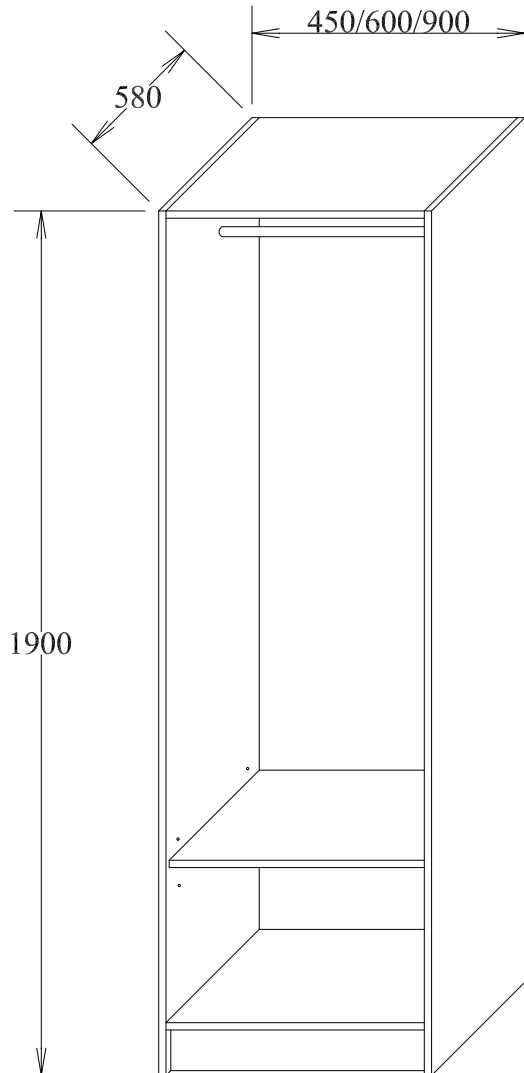

Bedroom Units

Assembled and ready to install carcassing

Tall top unit for
2700 ceiling height

Tall top unit for
2400 ceiling height

Std. 4 shelf unit

Std. hanging and 1 shelf unit