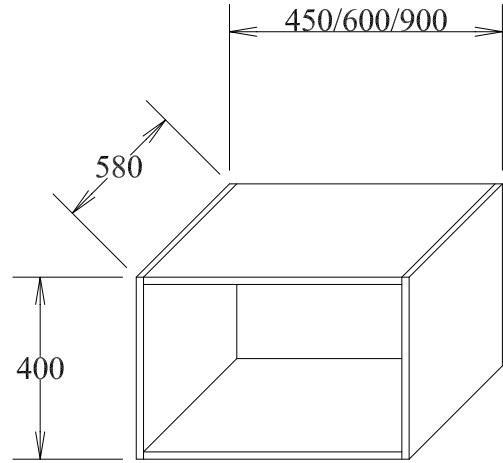

Bedroom Units

Assembled and ready to install carcassing

Tall top unit for
2700 ceiling height

Tall top unit for
2400 ceiling height

Std. 4 shelf unit

Std. hanging and 1 shelf unit